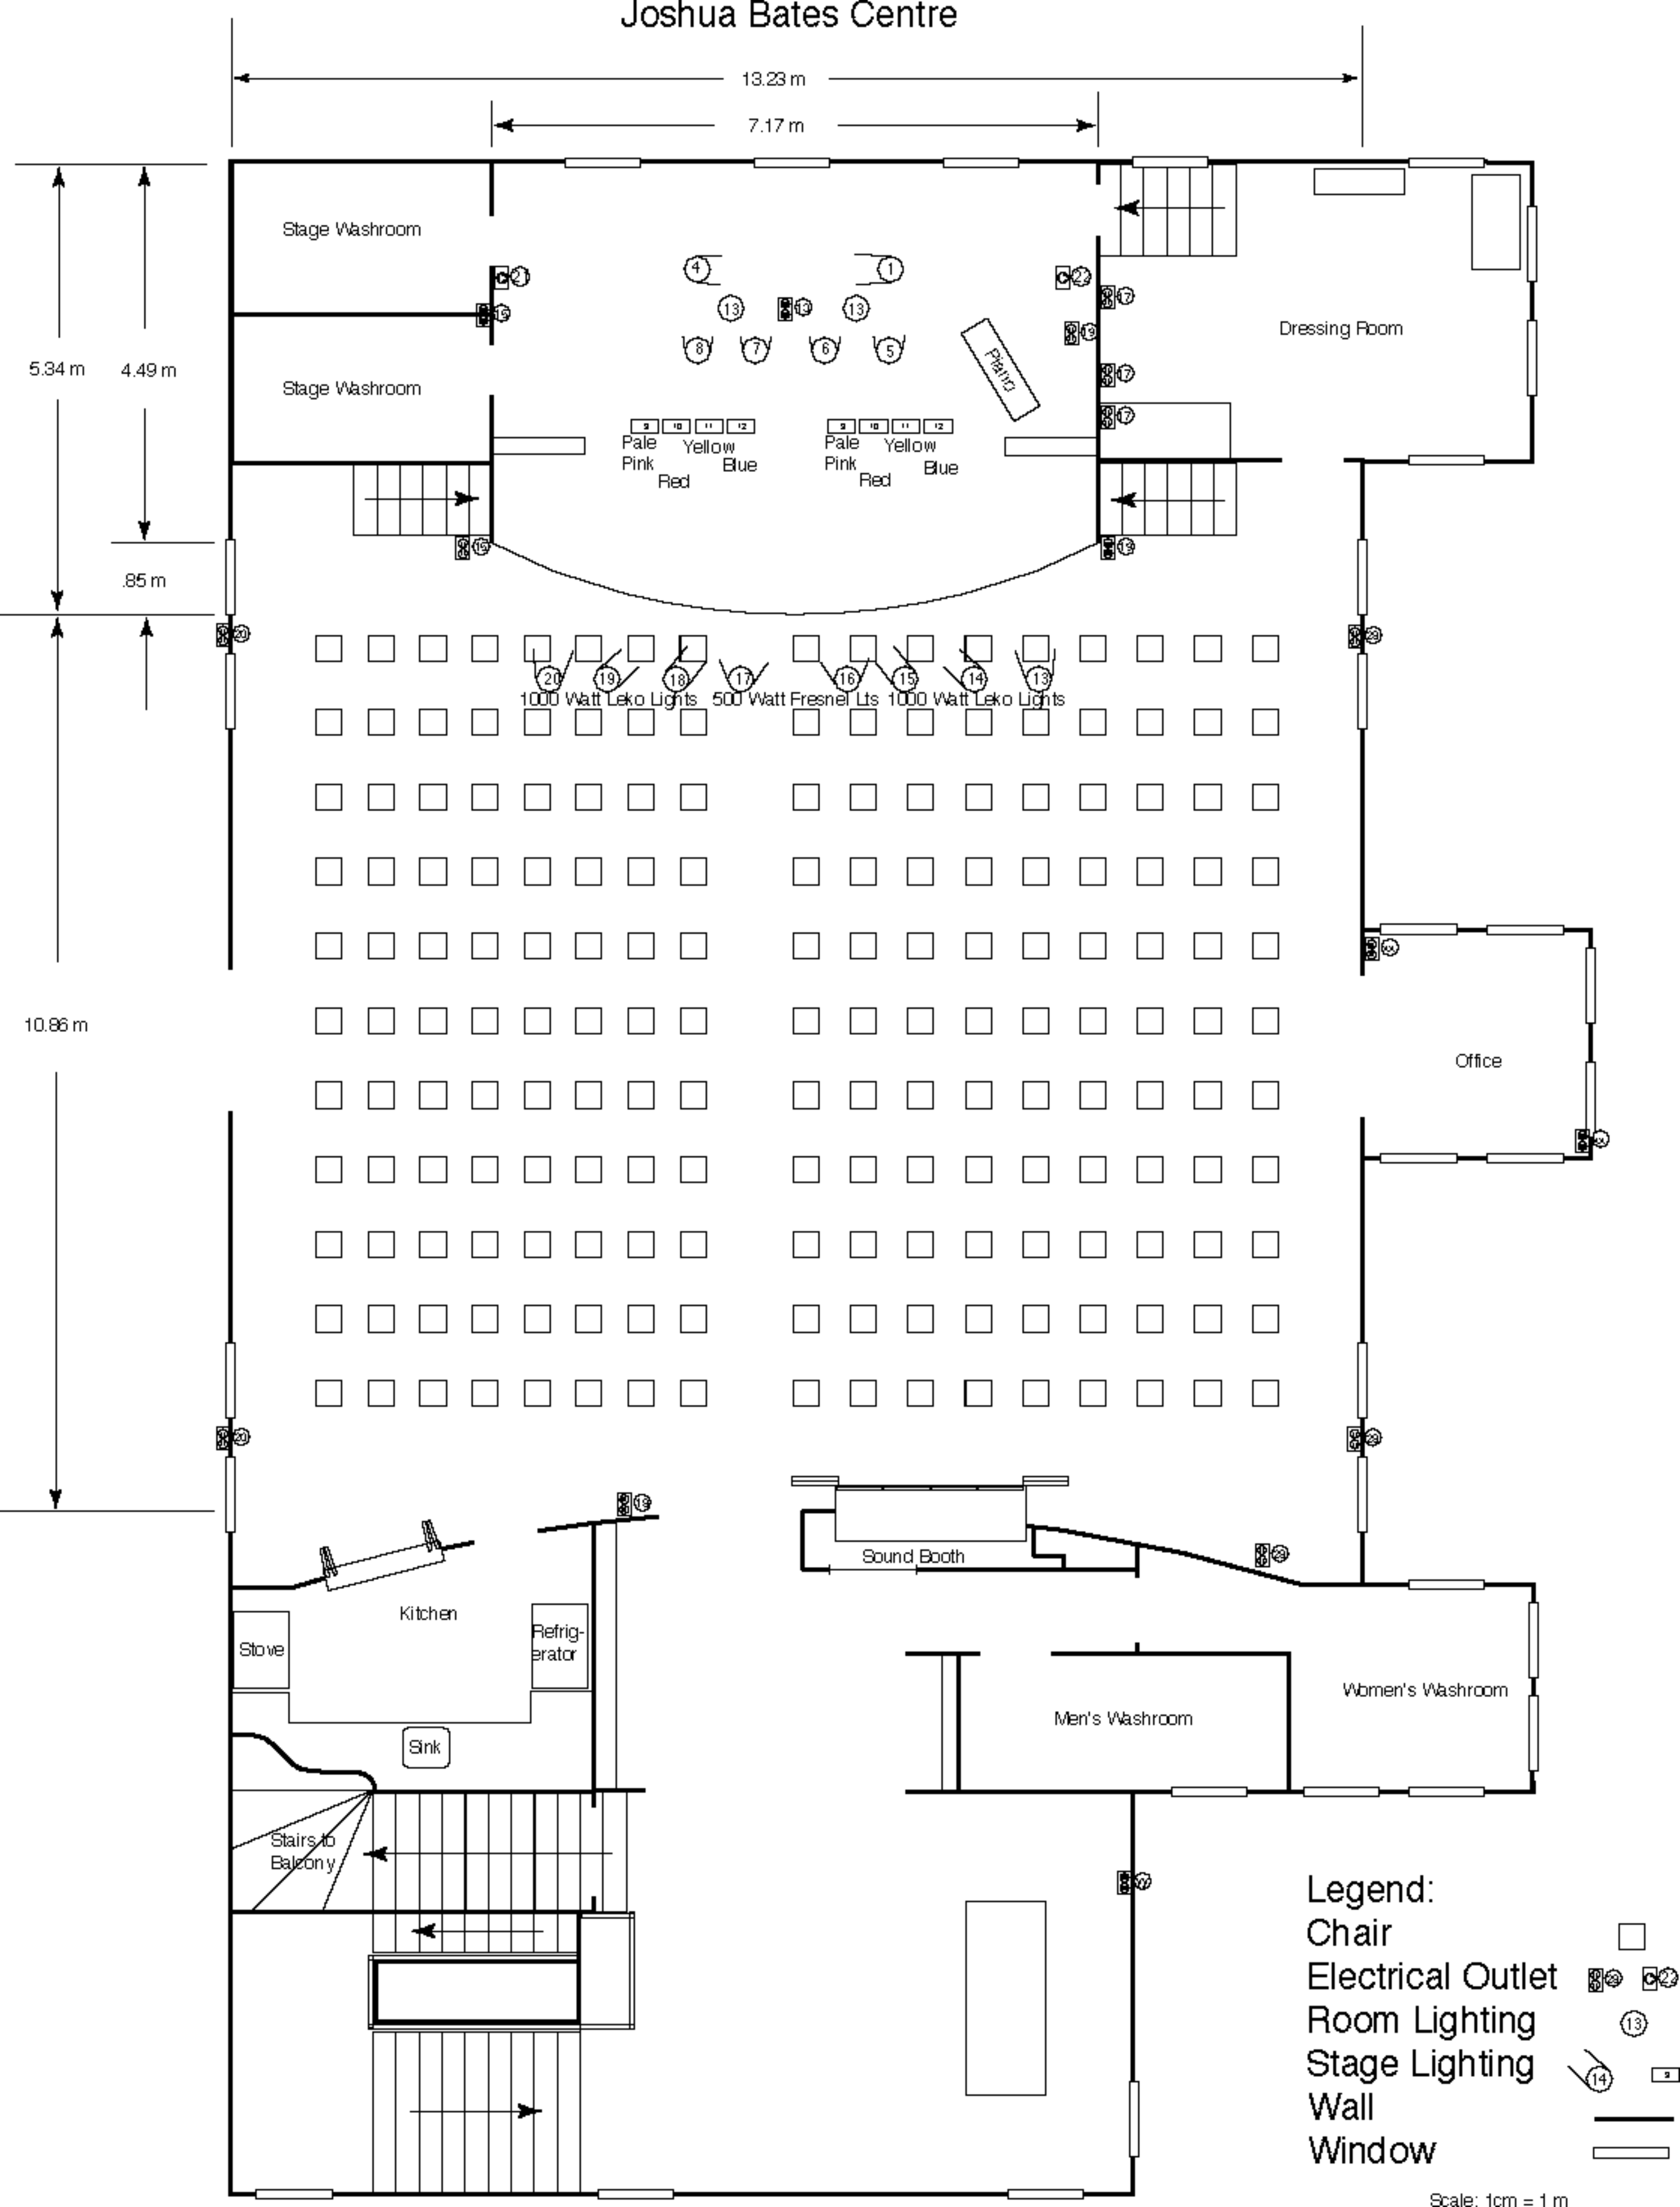

# Joshua Bates Centre

5.34 m

4.49 m

13.23 m

7.17 m

Stage Washroom

Stage Washroom

Dressing Room

9 10 11 12  
Pale Yellow Blue  
Pink Red

9 10 11 12  
Pale Yellow Blue  
Pink Red

1000 Watt Leko Lights 500 Watt Fresnel Lts 1000 Watt Leko Lights

85 m

10.86 m

Office

Kitchen

Stove

Refrigerator

Sink

Stairs to Balcony

Sound Booth

Men's Washroom

Women's Washroom

Legend:

Chair

Electrical Outlet

Room Lighting

Stage Lighting

Wall

Window

Scale: 1cm = 1 m